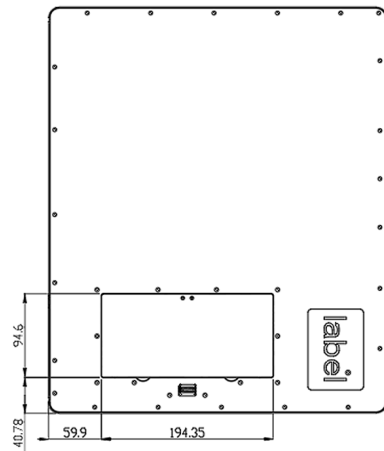

## 14"x17" Wireless DR Flat Panel System

High-performance, cassette-sized flat panel with both wired and wireless functionalities.

# DR **14x17** Wizard **EZ**

## Specifications

Conversion Screen (Scintillator)	CsI
TFT Panel	a-Si
Pixel Pitch	139 μm
Image Data (AD conversion)	Pure 16 bit
Image Resolution	2,500 x 3,072
Image Size	14" x 17"
Minimum Detectable Dose	14nGy
Maximum Linear Dose	110 μGy
Spatial Resolution	3.6LP/mm
X-Ray Voltage Range	40 ~ 150kVp
Image Acquisition Time	2.5s
Data Interface	GigE/802.11ac
Battery Standby Time	10H(optional)
Adapter Input	AC100-240V, 50-60Hz
Adapter Output	DC24V, 60W
Power Dissipation	20W
Dimensions	15.08" x 18.11" x 0.59"
Weight	6.834 lbs
Operating Environment	5-35°C, 10-75%RH
Water Tightness	IP54