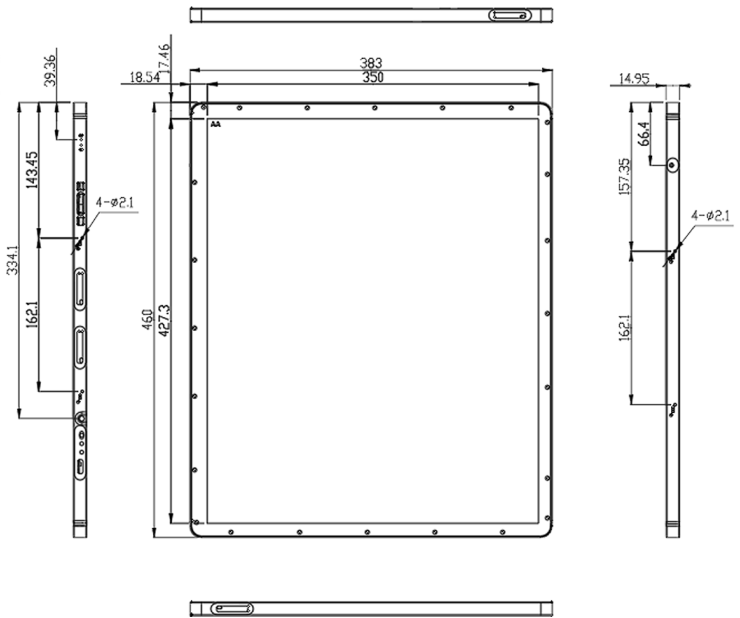

# DR **14x17** Wizard **EZ**

## Specifications

Conversion Screen (Scintillator)	CsI
TFT Panel	a-Si
Pixel Pitch	139 μm
Image Data (AD conversion)	Pure 16 bit
Image Resolution	2,500 x 3,072
Image Size	14" x 17"
Minimum Detectable Dose	14nGy
Maximum Linear Dose	110 μGy
Spatial Resolution	3.6LP/mm
X-Ray Voltage Range	40 ~ 150kVp
Image Acquisition Time	2.5s
Data Interface	GigE/802.11ac
Battery Standby Time	10H(optional)
Adapter Input	AC100-240V, 50-60Hz
Adapter Output	DC24V, 60W
Power Dissipation	20W
Dimensions	15.08" x 18.11" x 0.59"
Weight	6.834 lbs
Operating Environment	5-35°C, 10-75%RH
Water Tightness	IP54