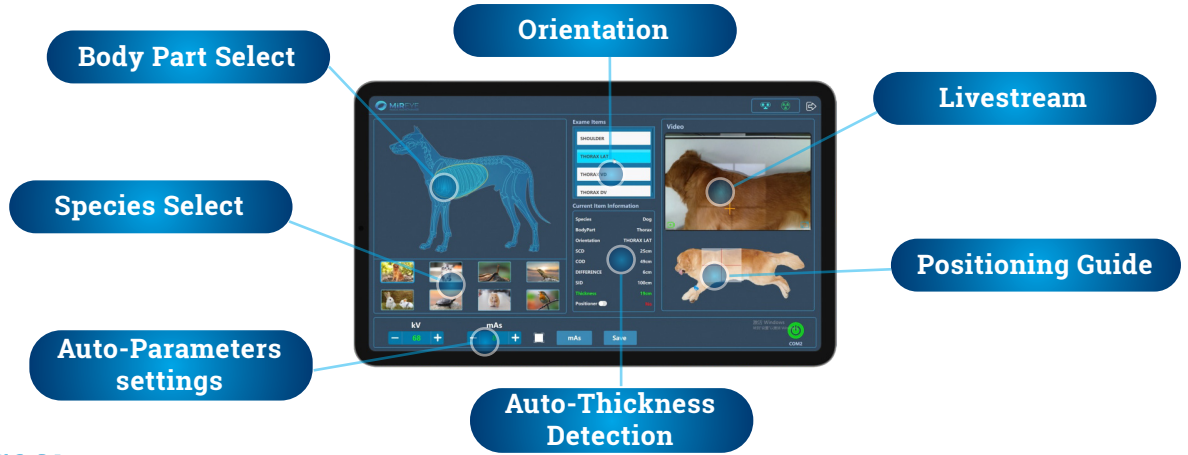

NAVIGATOR AI

Key Features:

Distinctive Panda Design

Universal Compatibility

Four-Way Floating Tabletop

Restraining Straps

Urine Track

Auto-Tube Calibration

Canon E7239X Tube

Max Amperage input: 16 amps

32kw, single phase high frequency generator

Patented Automatic Thickness Measurement

Collimator Field Illumination During Tabletop Movement

Easy Transportation, Mobility, and Installation