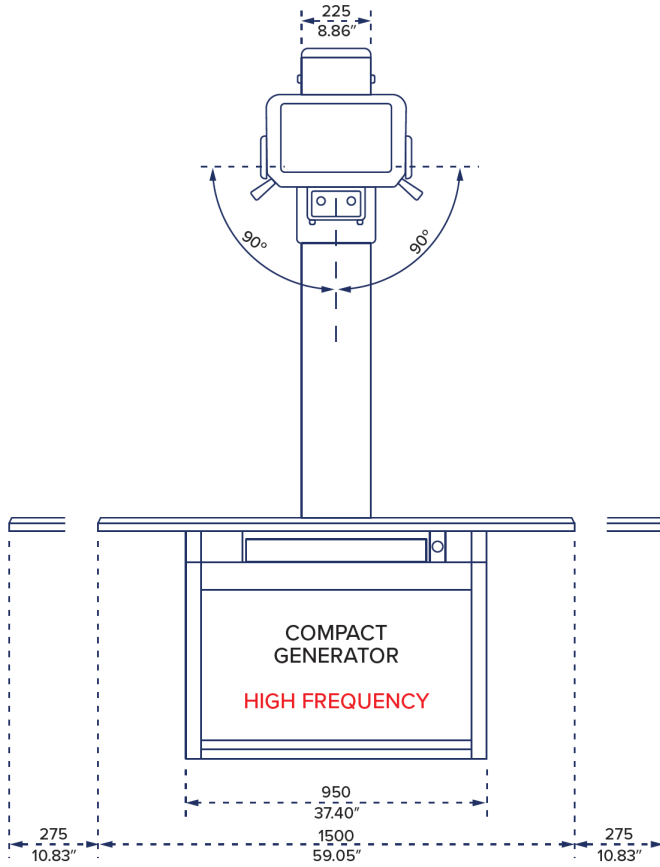

NAVIGATORX

Standard X-Ray Tube:

- 1.0/2.0 Focal Spots
- 16° Target angle
- 140,000 HU

Grid Cabinet:

- 8:1 103 line pair grid
- Stainless steel cassette tray

Options:

- Custom (38" to 78") length top
- Fractional Focal Spot X-ray tubes
- 3 phase and battery powered generators

**DIAGNOSTIC
IMAGING SYSTEMS**

QUALITY | INTEGRITY | VALUE...privately owned since 1983

www.vetxray.com

Contact us:

605.341.2433
scott@vetxray.com
2325 E. Saint Charles St.
Rapid City, SD 57703