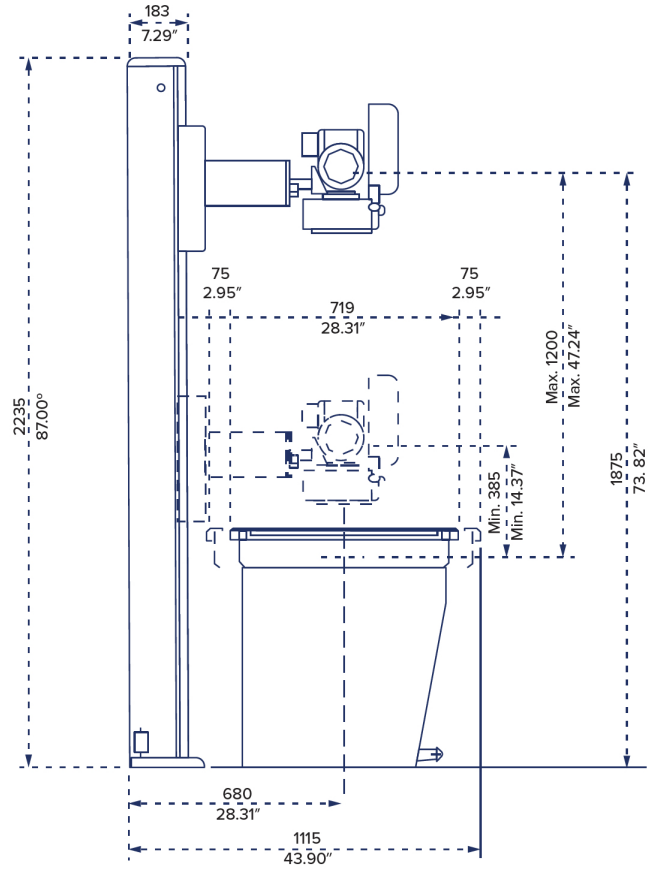

NAVIGATORX

Standard X-Ray Tube:

- 1.0/2.0 Focal Spots
- 16° Target angle
- 140,000 HU

Grid Cabinet:

- 8:1 103 line pair grid
- Stainless steel cassette tray

Options:

- Custom (38" to 78") length top
- Fractional Focal Spot X-ray tubes
- 3 phase and battery powered generators

**DIAGNOSTIC
IMAGING SYSTEMS**

QUALITY | INTEGRITY | VALUE...privately owned since 1983

www.vetxray.com

Contact us:

605.341.2433
scott@vetxray.com
2325 E. Saint Charles St.
Rapid City, SD 57703