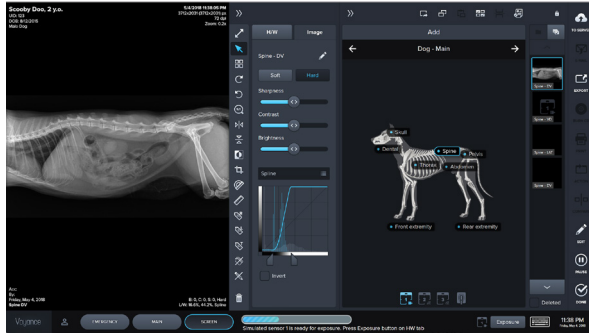

Companion Animal X-Ray Package

Complete X-Ray System

Cost-effective solution for companion animal clinics, complete with stationary x-ray table and 17x17 cassette-size flat panel detector.

- 17x17 Cassette-size Flat Panel Detector
- Advanced Image Processing with Voyance Software
- 32kW/400mA Compact HF Generator
- Hands Free Collimator light control
- Variable SID for table top and cassette tray imaging
- Rotating Tube Head and collimator
- X-ray tube Rotor Brake
- 4 Way Float Top Table – 5ft Standard
- 208/230/240 VAC Single Phase

17"x17" Tethered Cassette-Size DR Flat Panel System

Advanced Voyance Software

- Superior Image Quality
- Exam-specific algorithms image processing
- Automatic image optimization
- Edit existing patient information/search patient by patient name, patient ID, Accession number, bar code, etc.
- True size for printing
- Resend / Reprint image
- Send/Print queue management
- User-friendly touch GUI
- Useful functions: Auto Cropping, Auto Grid Suppression, Auto Labeling, Auto Rotation, Free Rotation, Multi Layout, etc.
- Fully DICOM 3.0 Compatible: MWL, Send, Print, MPPS, etc.
- Customized functions and various themes

Specifications

Conversion Screen (Scintillator)	CsI / Gadox
Detector Type	Amorphous Silicon
Pixel Pitch	140 µm
Image Data (AD conversion)	16 bit
Image Resolution	3,072 x 3,072
Image Size	17" x 17"
Data Interface	Wired
X-Ray Sync	Lossless AED/AWC, Sync Trigger

Standard Vet Analog X-Ray System

Standard X-Ray Tube:

- 1.0/2.0 Focal Spots
- 16° Target angle
- 140,000 HU

Grid Cabinet:

- 8:1 103 line pair grid
- Stainless steel cassette tray

Options:

- Custom (38" to 78") length top
- Fractional Focal Spot X-ray tubes
- 3 phase and battery powered generators