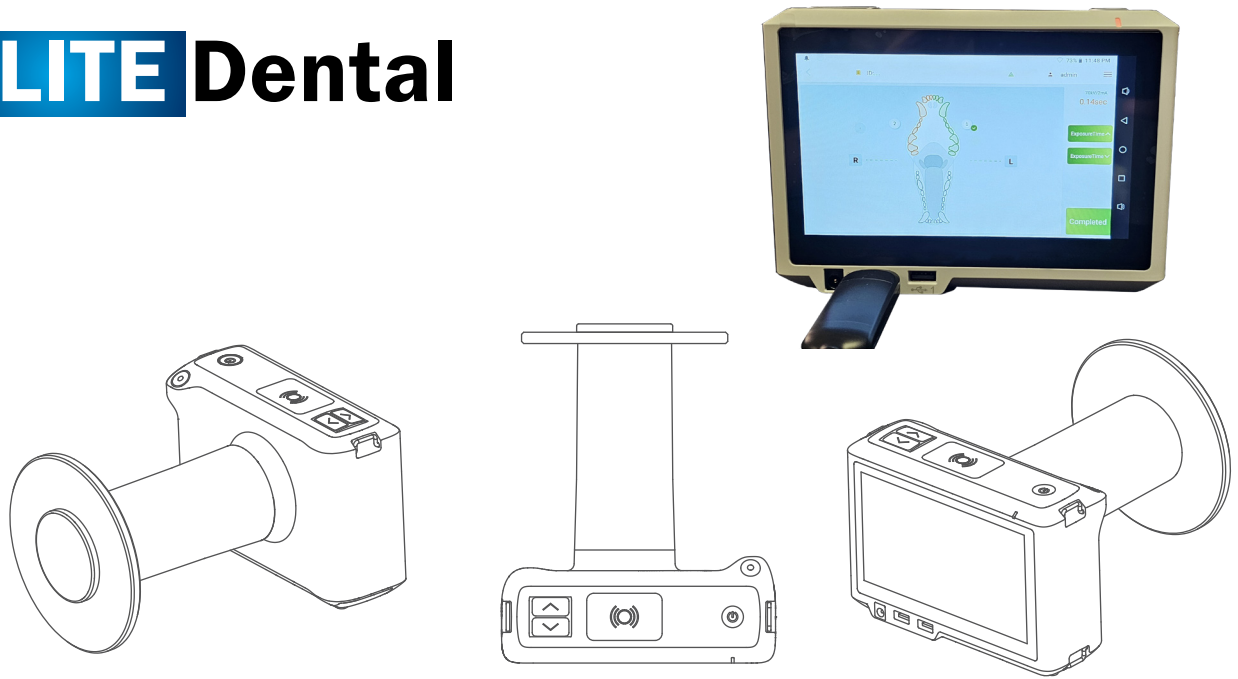

ELITE Dental

Handheld Intra-oral X-ray System

The ELITE Dental has 7-inch LCD touch screen and Android Operating system. Images are transferred directly via USB - Realize, Shoot and See.

- Shoot and See: image enhancement, move, reverse color, contrast etc.
- Android Operating system: Easy to understand
- 7-inch LCD touch screen
- Independent patient management
- Automatic Pitch angle display
- Replaceable battery
- Light weight
- Support multi-language

ELITE Dental

Specifications

Operating System	Android
Screen	7-inch Touch Screen
kV	70
mA	2
Exposure Time (s)	0.04 - 2
Tube Model	0.4
Anode Angle	12°
Focal Spot	0.4mm
Data Transmission	USB
Total Filter	≥1.5mm AL
Weight	4.4 lbs
Internal Radiation Shielding	0.1Gy/h@ 1m
Operating Temperature	10 ~ 40
Storage & Transport Temperature with Package	-10 ~ 45
Operating Humidity (% RH) (Non-Condensing)	30 ~ 75
Storage & Transport Humidity with Package (% RH) (Non-Condensing)	30 ~ 75