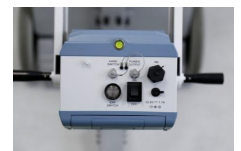

Convenient Maintenance & Updates

- Exclusive USB update function supports instant system update
- Different prompt codes indicate system status

5 modes of exposure

App

Hand Switch*

Remote Control

Foot Switch